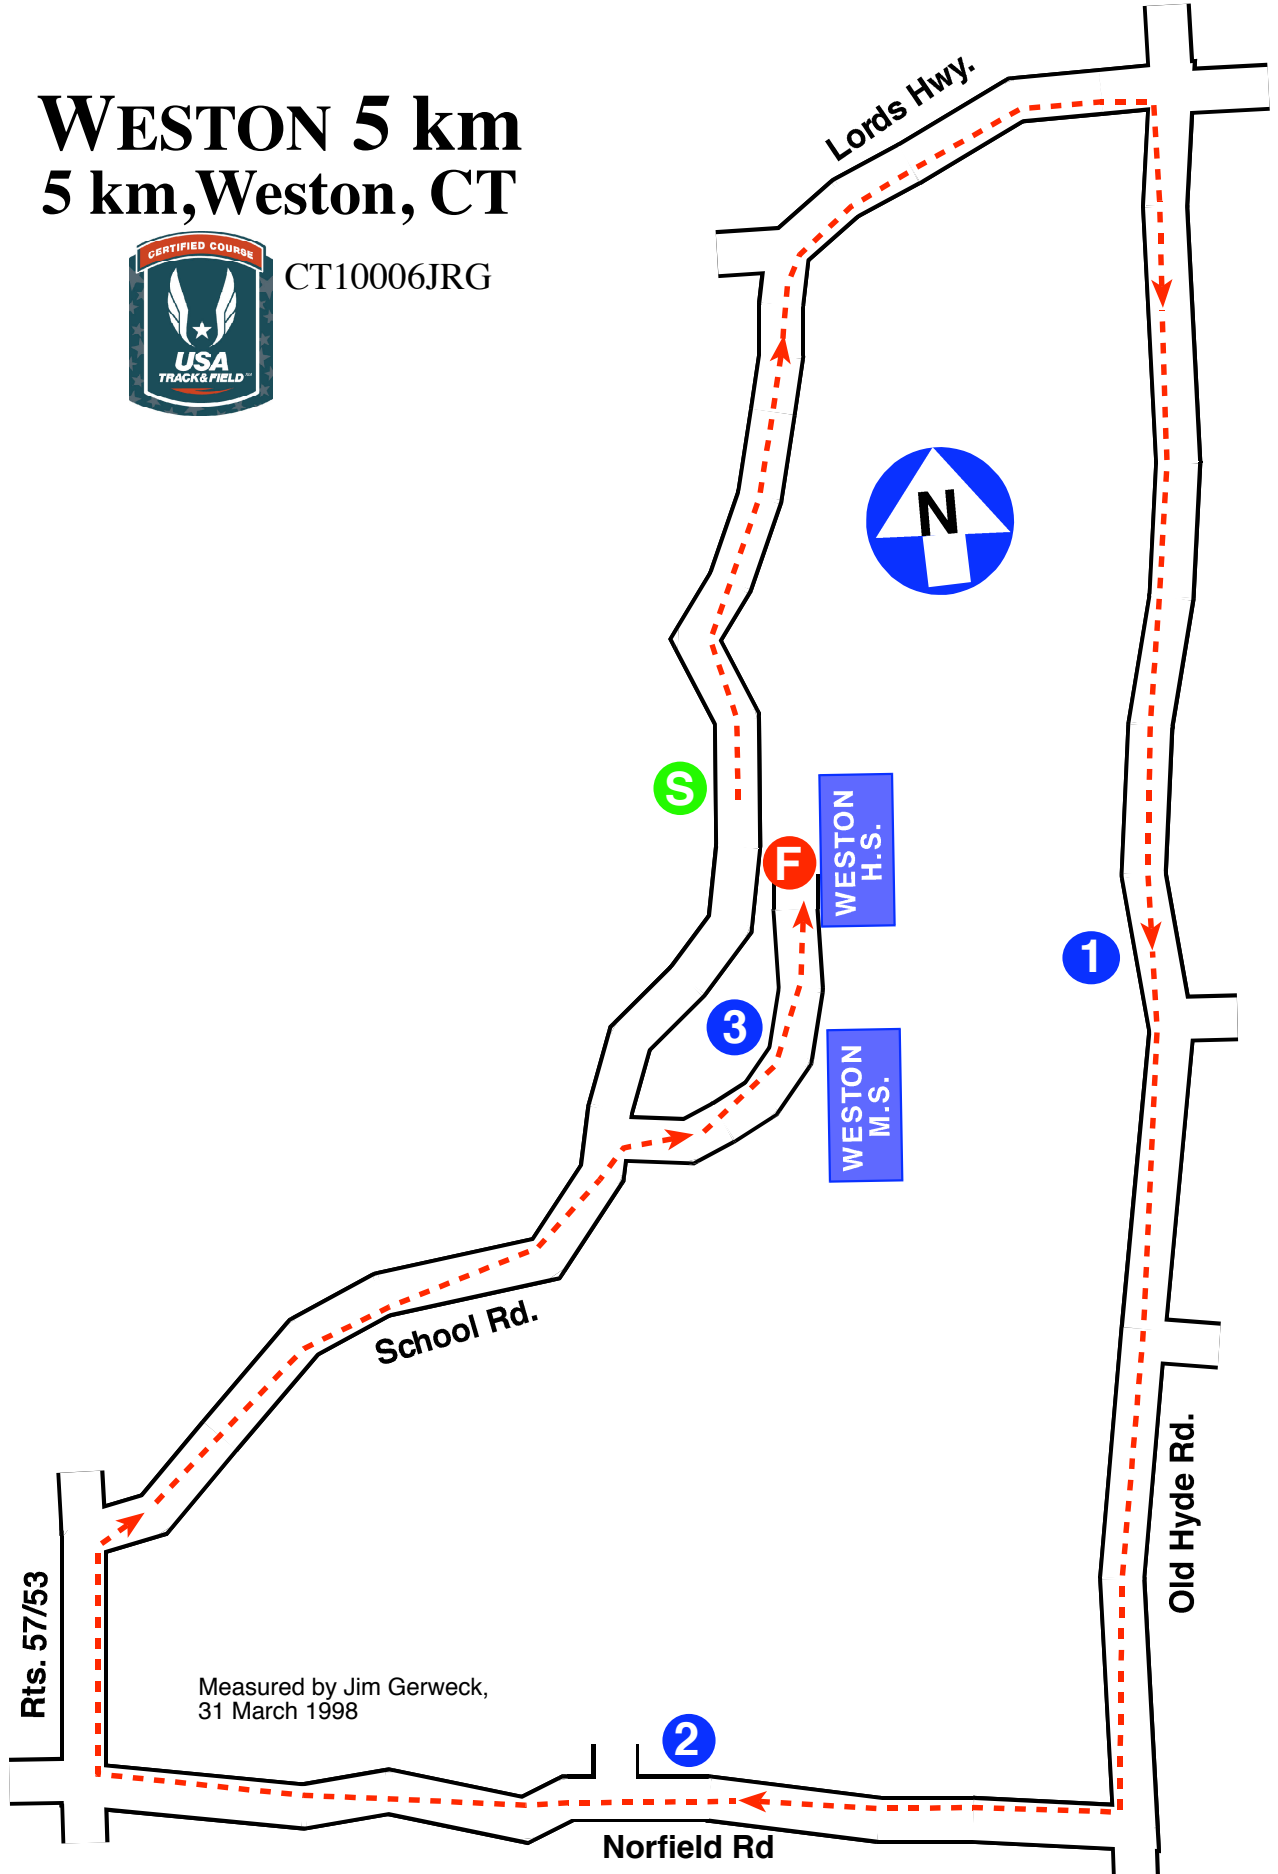

WESTON 5 km

5 km, Weston, CT

CT10006JRG

Measured by Jim Gerweck,
31 March 1998